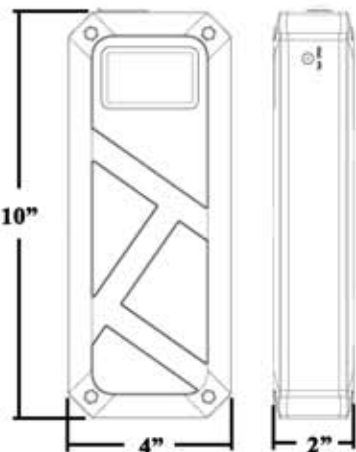

### Specifications

- Working Voltage: 12VDC, Max: 15VDC
- Peak Current: 600A
- Super Capacitor: 500Fx5
- Operating Temp: - 40F ~ +150F
- Size: 10"x 4"x 2"

DC Charging Cord

Battery Cable

Storage Case

**FE Technology Inc.**  
 4712 Payne Ave. Dayton, OH. 45414  
 (937) 999-5171 www.fe-tech.com